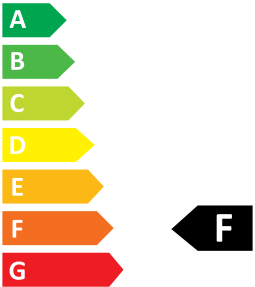

ENERG

OASE

51978

15
kWh/1000h